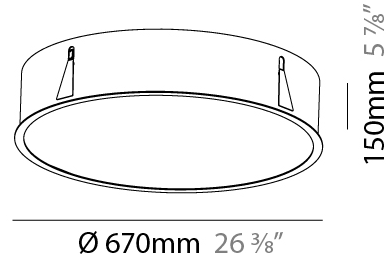

GENERAL

Series: Sign
Brand: Prolicht
Division: Architectural
Mounting Type: Recessed
Mounting Location: Ceiling
Subcategory: Ambient

PHYSICAL

Shape: Round
Diameter (mm): 670
Diameter (in): 26 ³/₈
Height (mm): 150
Height (in): 5 ⁷/₈
Ceiling Thickness (mm): 10 / 12 / 15 / 25
Ceiling Thickness (in): 3/8 or 1/2 or 9/16 or 1
Min. Recessing Depth (mm): 160
Min. Recessing Depth (in): 6 ⁵/₁₆
Light Distribution: Direct
Weight (kg): 8.574
Weight (lbs): 18.9
Diffuser: PMMA - Opal or Micro-Prism
Fixture Finish: SSR / BKV / CWI / CRY / HAB / UFT / ITA / RUA / FTG / MYG / LOD / PUS / FRO / FUP / KIA / POP / BLS / SPG / MEY / GOH / GUM / CHC / COM / ABZ / JAG / OBR / MOS / ROR
Fixture Material: Extruded Aluminum / Steel
Cut-out Measurements: 658mm / 25 7/8"

ELECTRICAL

Lamp Type: LED (Zhaga Standard)
Input Wattage (W): 66.5
Total Output Wattage (W): 57
Dimming: Tri-Mode (Non-Dimming and Phase Dimming (120Vac only) and 0-10V Dimming)
Driver Included: Yes
Driver Location: Integrated
Driver Type: Constant Current - Universal
Driver Class: Class 2
Input Voltage (V): 120 - 277
Constant Current (MA): 500

LED

Color Temperature (°K): 3000 / 4000
Max. Delivered Lumen (lm): 5880 / 6321 / 6450
Lamp Life (hrs): 50000

OPTICAL

RATINGS AND CERTIFICATIONS

Certified By: Certified for North American Standards
IP rating: IP20